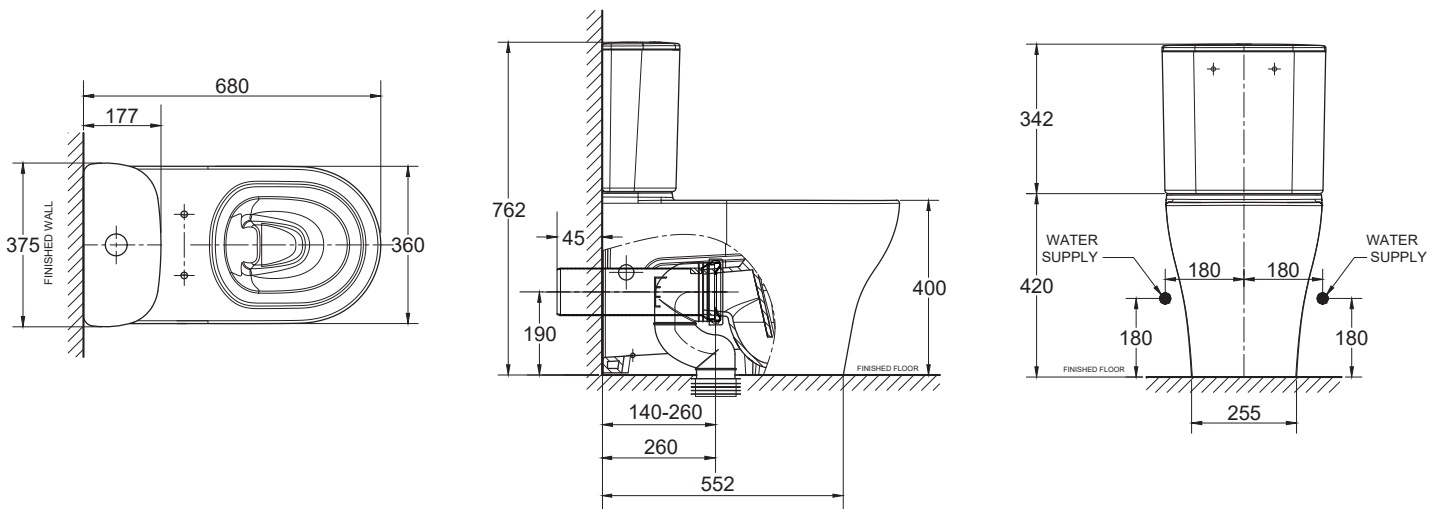

WARRANTY

- Domestic use
- 10 years product replacement, 1 year (cistern) parts and labour

MONACO

Monaco Customer Call Centre: +64 9 415 6000
sales@monacocorp.co.nz

www.monacocorp.co.nz

Disclaimer: Products in this specification manual must by regulation be installed by licensed and registered trade people. The manufacturer/distributor reserves the right to vary specifications or delete models from their range without prior notification. Dimensions are nominal measurements only. Dimensions and set-outs listed are correct at time of publication however the manufacturer/distributor takes no responsibility for printing errors.
Published 11/11/24