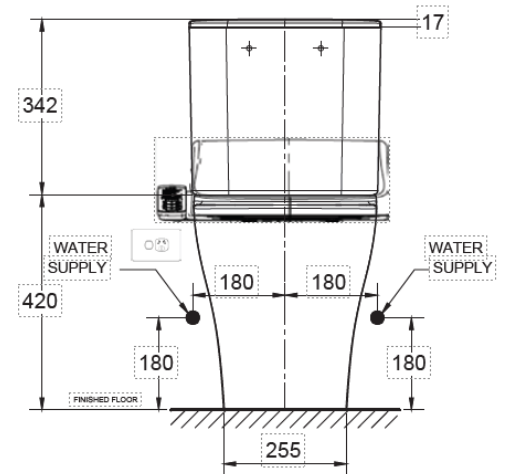

WARRANTY

- Domestic use
- 10 years product replacement, 1 year (cistern) parts and labour
- 2 years Spalet