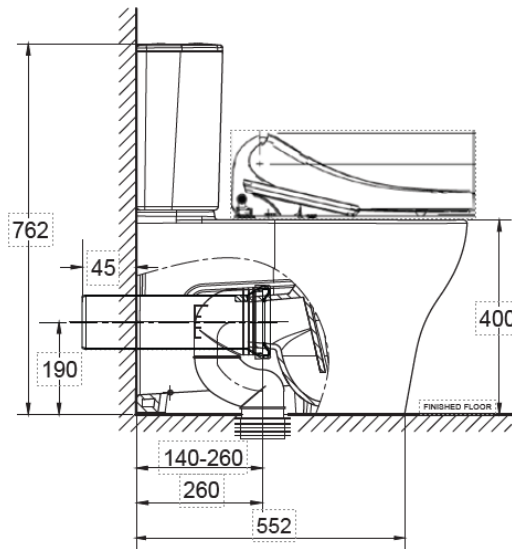

WARRANTY

- Domestic use
- 10 years product replacement, 1 year (cistern) parts and labour
- 2 years Spalet