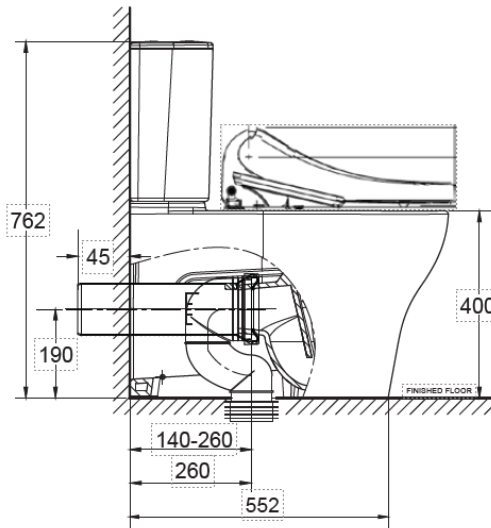

WARRANTY

- Domestic use
- 10 years product replacement, 1 year (cistern) parts and labour
- 2 years Spalet