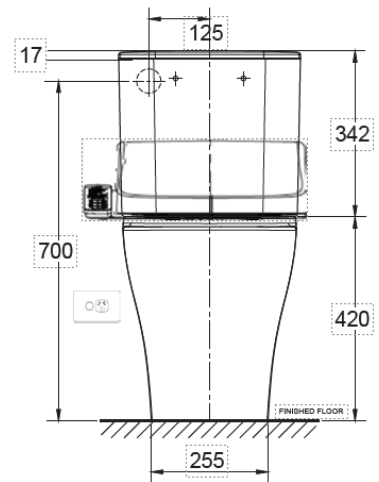

WARRANTY

- Domestic use
- 10 years product replacement, 1 year (cistern) parts and labour
- 2 years Spalet