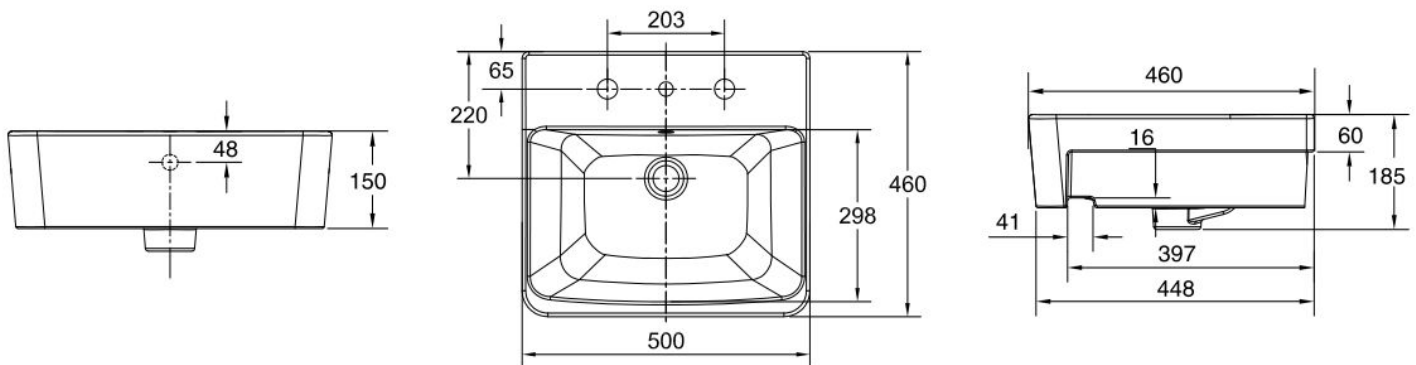

CL0519I-6ADCTLS

Semi Recessed

Recommended use

Domestic, hotel and commercial

KEY SPECIFICATIONS

- Finish: White
- Integral overflow: Yes
- Fixing: Sealed to bench top with brackets (supplied) and silicone
- Tap hole: 1TH
- Plug and waste: Suits 32 x 40mm waste (not included)
- Template: Supplied with product
- Warranty: 10 years

FEATURES

- Material: Vitreous china
- Overall dimensions (mm): L500 x W460 x H185 mm

SHIPPING WEIGHT

- Gross Weight: 16kg