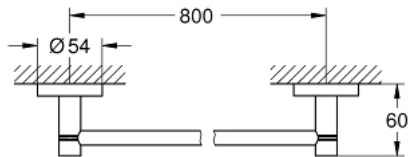

## 40 386 A01 ESSENTIALS TOWEL HOLDER

### PRODUCT DESCRIPTION

- Colour: hard graphite
- material: metal
- 854 mm (drilling length 800 mm)
- concealed fastening
- GROHE Long-Life finish
- suitable for screwing (including screws and dowels) or gluing (glue 40 915 000 sold separately)
- holding force: max. 10 kg
- the specified holding capacity is valid for static (slowly applied) load and intended use only