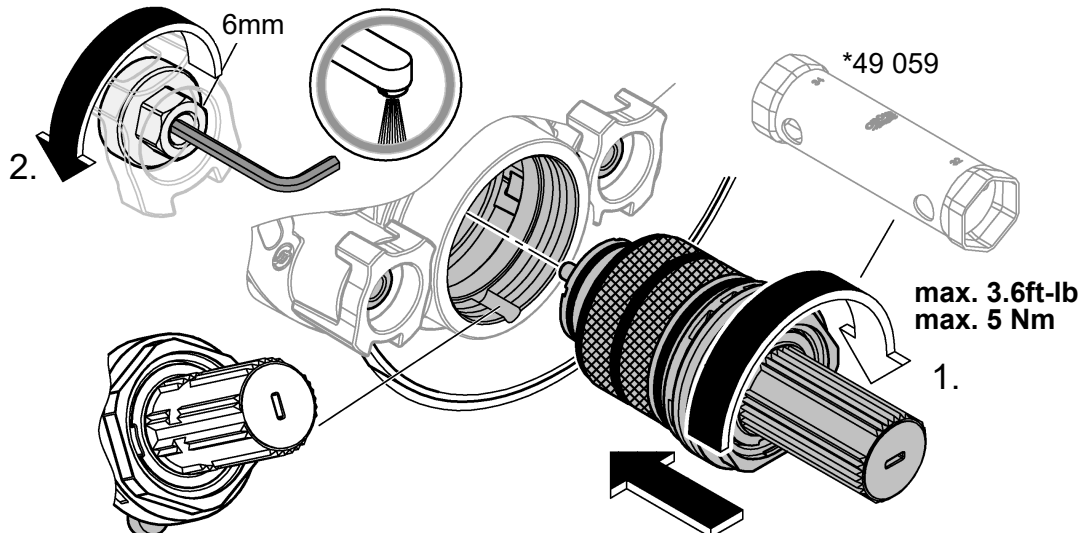

Servicing Instructions

Low-Flow solution / Limiteur de débit / Limitador de caudal ▶ 1.8gpm / 6,8l/min

1

2

3