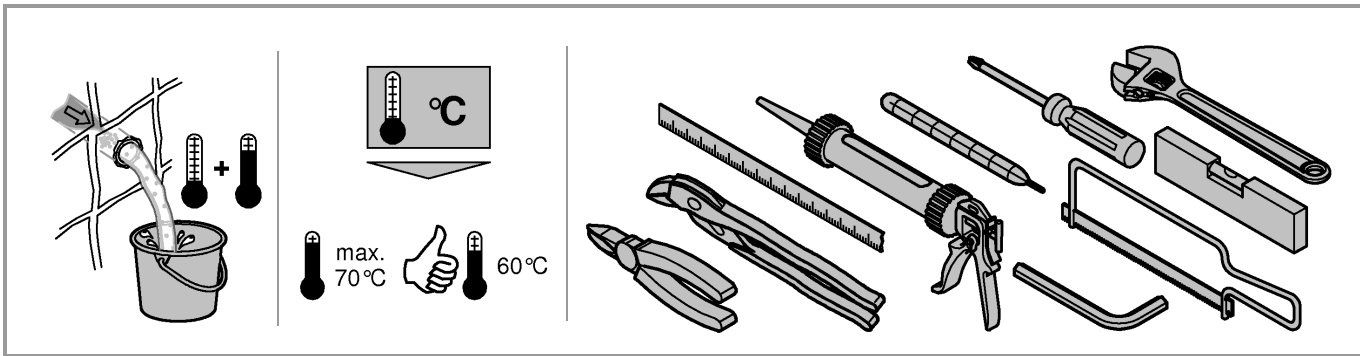

kPa						
	100	200	300	400	500	600	
B	13,9	19,6	24	27,7	31	33,9	l/min
C	15	21,2	26	30	33,6	36,8	
B + C	16,7	23,7	29	33,5	37,4	41