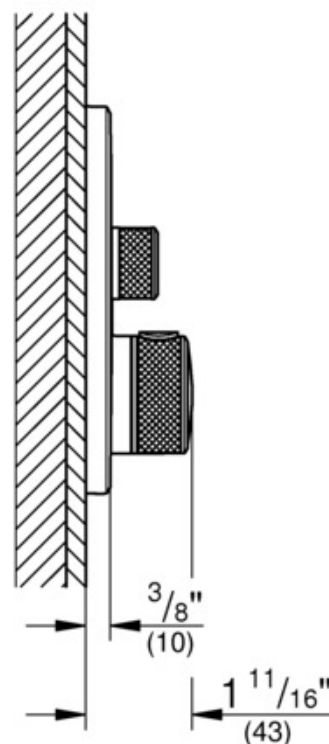

GROTHERM SMARTCONTROL
2 CONTROL THERMOSTATIC MIXING VALVE
MODEL #29137GN0

Pure Freude
an Wasser

Product Specifications

Product description

Grotherm SmartControl

Thermostat for concealed installation with 2 valves

Requires rough-in-set for final installation GROHE Rapido SmartBox 35 602 000

Metal wall escutcheon with **GROHE QuickFix** (covered escutcheon and shaft sealing, covered fixing), retroactively 6° adjustable

GROHE StarLight PVD Brushed Cool Sunrise

GROHE SmartControl push for ON-OFF, turn for volume adjustment from EcoJoy to Full Flow, exchangeable symbols

GROHE TurboStat compact cartridge with wax thermoelement

GROHE SafeStop safety button at 38°C

GROHE SafeStop Plus Maximum temperature 43° C

Built-in non return valves and dirt strainers

Multiple outlets can be run simultaneously

Without roughing-in-set

Flow performance:

outlet B = 24 l/min

outlet C = 26 l/min