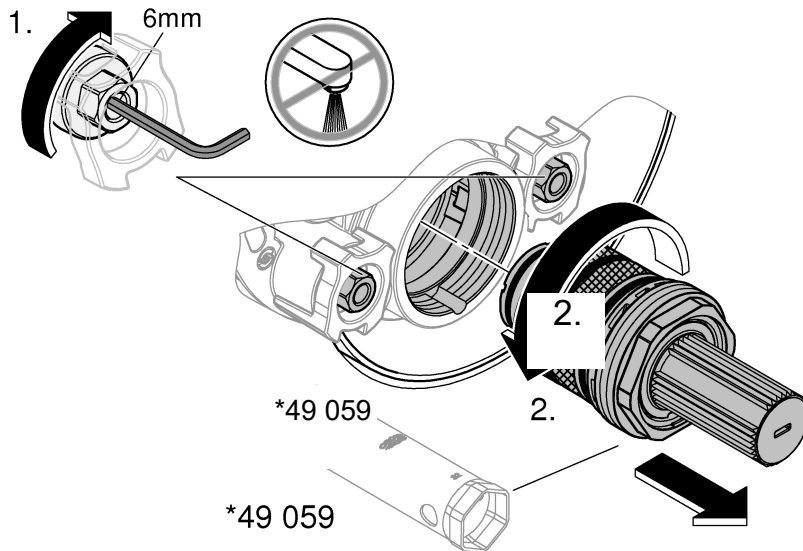

Servicing Instructions

Low-Flow solution / Limiteur de débit / Limitador de caudal ▶ 1.8gpm / 6,8l/min

1