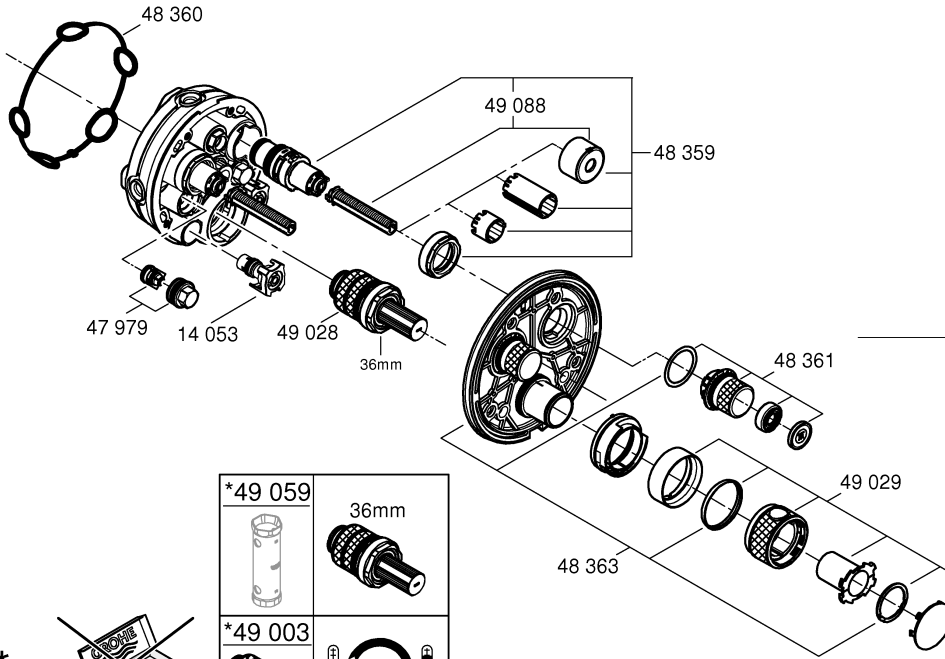

1

2

3

GROTHERM SMARTCONTROL
 2 CONTROL THERMOSTATIC MIXING VALVE
 MODEL #29137GN0

Pure Freude
 an Wasser

*49 059	36mm
*49 003	
*14 048	+25

*49 059	36mm
*49 003	
*14 048	+25

48166000