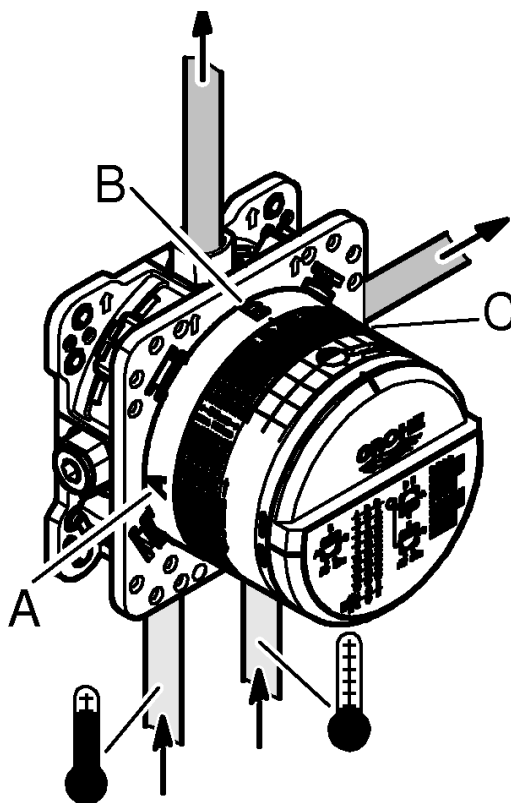

kPa						
	100	200	300	400	500	600	
B	13,9	19,6	24	27,7	31	33,9	l/min
C	15	21,2	26	30	33,6	36,8	
B + C	16,7	23,7	29	33,5	37,4	41