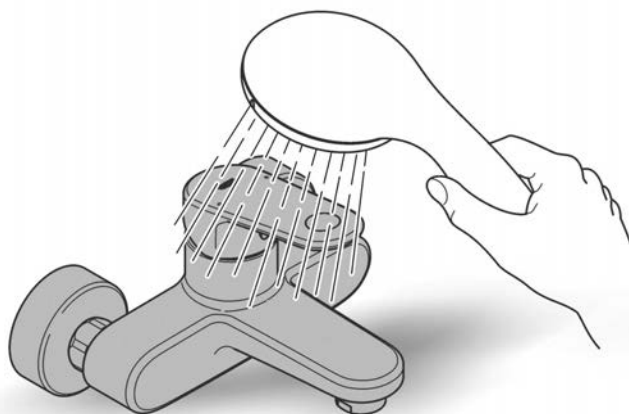

1

2

3

GROTHERM SMARTCONTROL
 2 CONTROL THERMOSTATIC MIXING VALVE
 MODEL #29137GN0

Pure Freude
 an Wasser

*49 059	36mm
*49 003	
*14 048	+25

*49 059	36mm
*49 003	
*14 048	+25

48166000