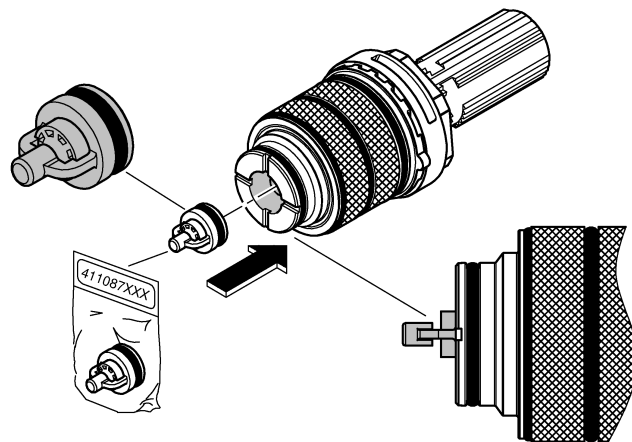

Servicing Instructions

Low-Flow solution / Limiteur de débit / Limitador de caudal ▶ 1.8gpm / 6,8l/min

1

2

3