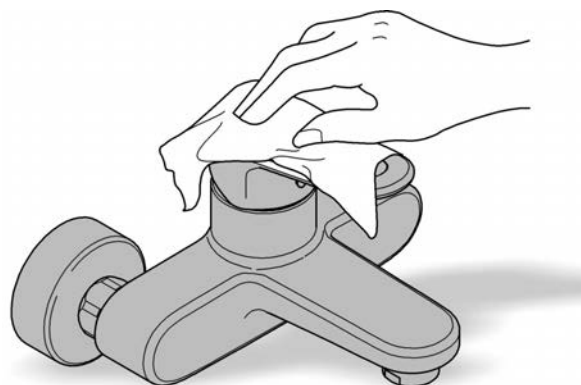

1

2

3

GROTHERM SMARTCONTROL
 2 CONTROL THERMOSTATIC MIXING VALVE
 MODEL #29137GN0

Pure Freude
 an Wasser

*49 059	36mm
*49 003	
*14 048	+25

*49 059	36mm
*49 003	
*14 048	+25

48166000