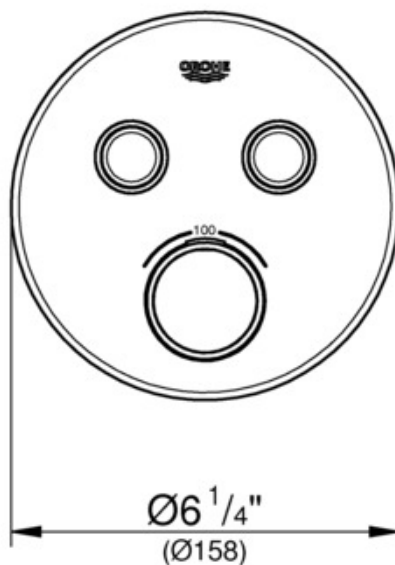

GROTHERM SMARTCONTROL
2 CONTROL THERMOSTATIC MIXING VALVE
MODEL #29137GN0

Pure Freude
an Wasser

Product Specifications

Product description

Grotherm SmartControl

Thermostat for concealed installation with 2 valves

Requires rough-in-set for final installation GROHE Rapido SmartBox 35 602 000

Metal wall escutcheon with **GROHE QuickFix** (covered escutcheon and shaft sealing, covered fixing), retroactively 6° adjustable

GROHE StarLight PVD Brushed Cool Sunrise

GROHE SmartControl push for ON-OFF, turn for volume adjustment from EcoJoy to Full Flow, exchangeable symbols

GROHE TurboStat compact cartridge with wax thermoelement

GROHE SafeStop safety button at 38°C

GROHE SafeStop Plus Maximum temperature 43° C

Built-in non return valves and dirt strainers

Multiple outlets can be run simultaneously

Without roughing-in-set

Flow performance:

outlet B = 24 l/min

outlet C = 26 l/min