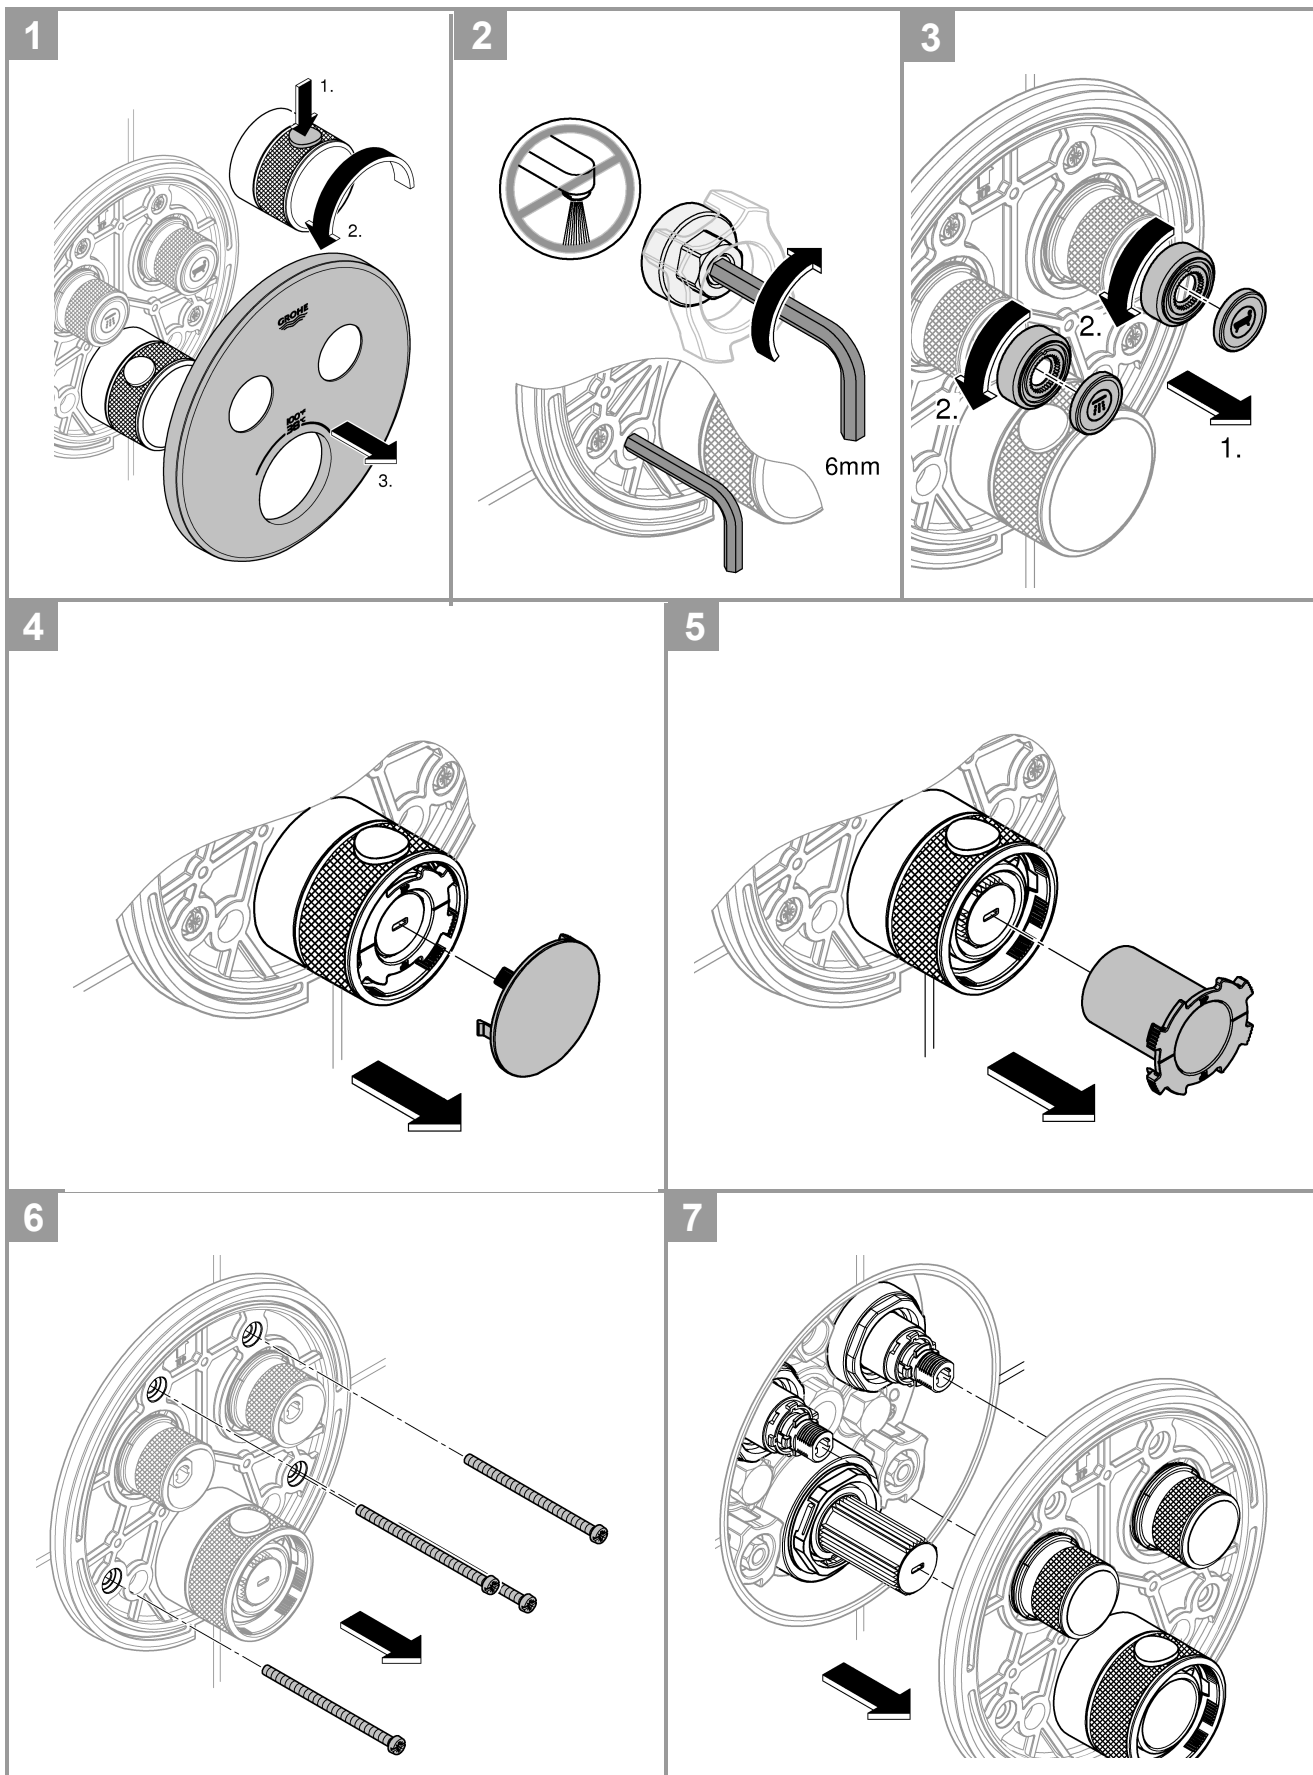

Servicing Instructions